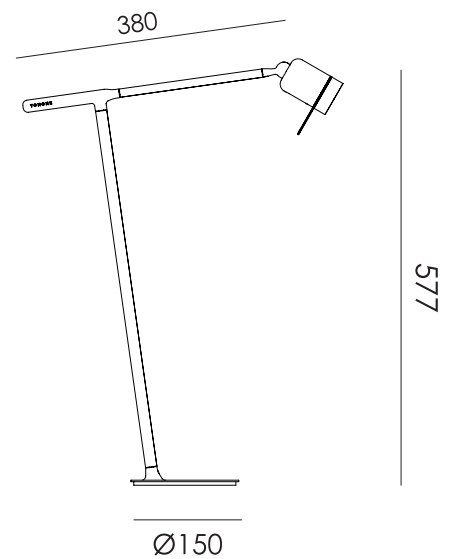

TONONE

technical specifications

ONE + desk

Design by Anton de Groof, 2022

Only ONE: One lamp, endless adventures

Why buy more when you only need one? One lamp. Chargeable, to take anywhere. Timeless, for a sustainable future. One lamp that always illuminates you. Wherever you want. Whenever you want. Tonone ONE. Tonone presents: ONE. One lamp that you can use in countless ways. The start is ONE. What comes next is up to you. ONE + floor, ONE + desk, ONE + wall, ONE + knob or... bring ONE on the road. Charge the lamp and use it up to 5 hours. You only need ONE to surround yourself with light anywhere and anytime you want.

Type	Desk lamp
Environment	Indoor
Material	Steel & aluminum
Weight	1,2 kg
Voltage	220-240 V
Output	5V-1A/2A
IP	20
Lightsource	Lightsource included
Battery	Up to 5 hours
Charge	USB-C
CRI	90
Max lumen	245
Kelvin	2700
Dimmable	Secundair on fixture
Lightbeam	36° (15° / 24°)
Cords	black cords 500 mm & 1500 mm

TONONE

technical specifications

Article number

	smokey black	5035
	fuzzy white	5036
	heavy metal	5037